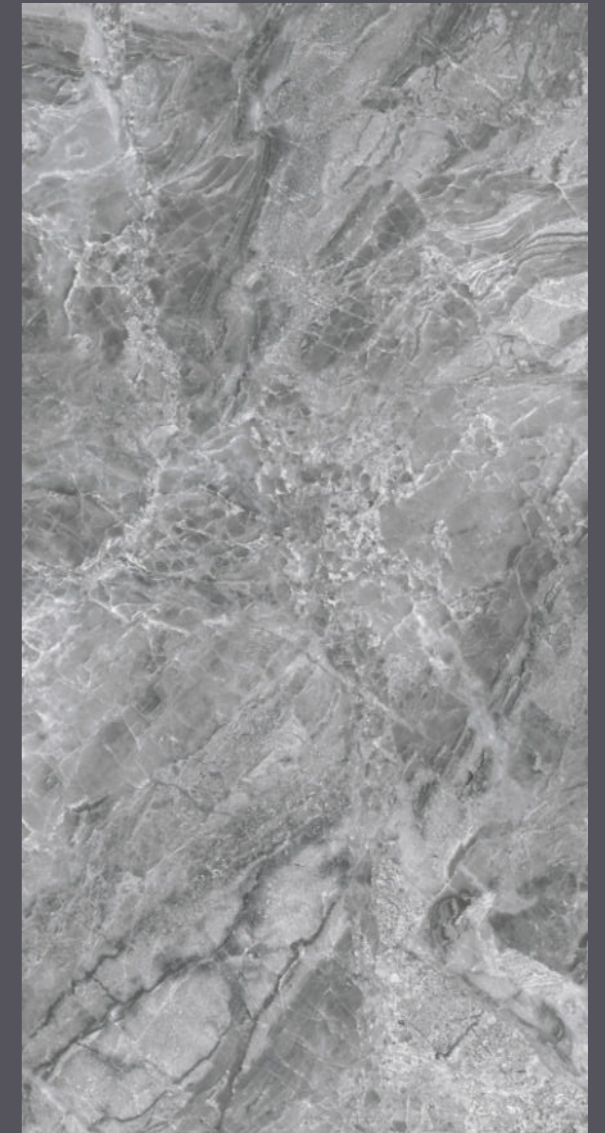

RANDOM 08

OMANI GRIS

GLOSSY
FINISH

High Strength

Easy to Install

<0.05% Water Absorption

Random Design