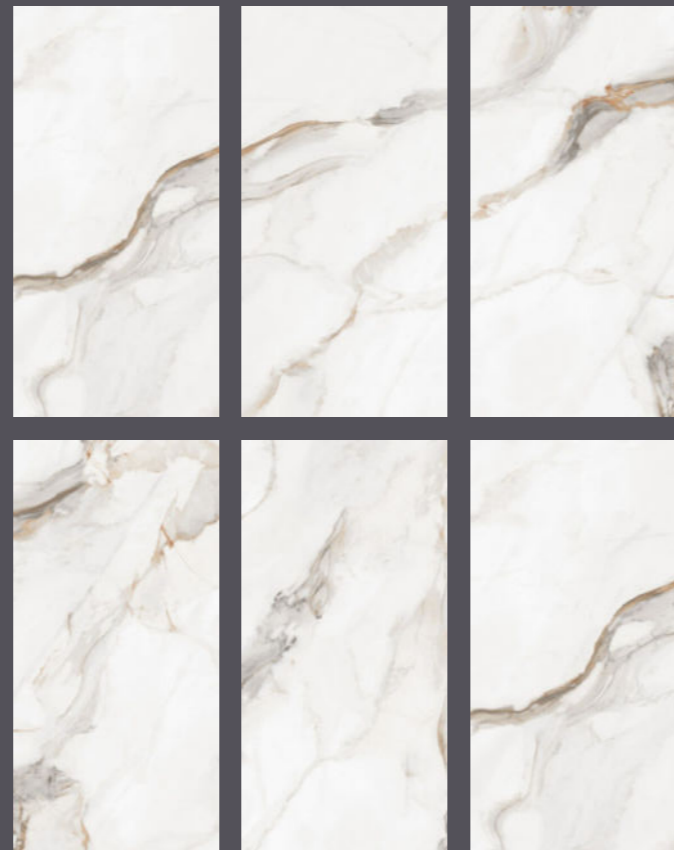

RANDOM 06

GLOSSY
FINISH

High Strength

Easy to Install

<0.05% Water Absorption

Random Design

BURBERRY GREY

CALACATTA BRONZE