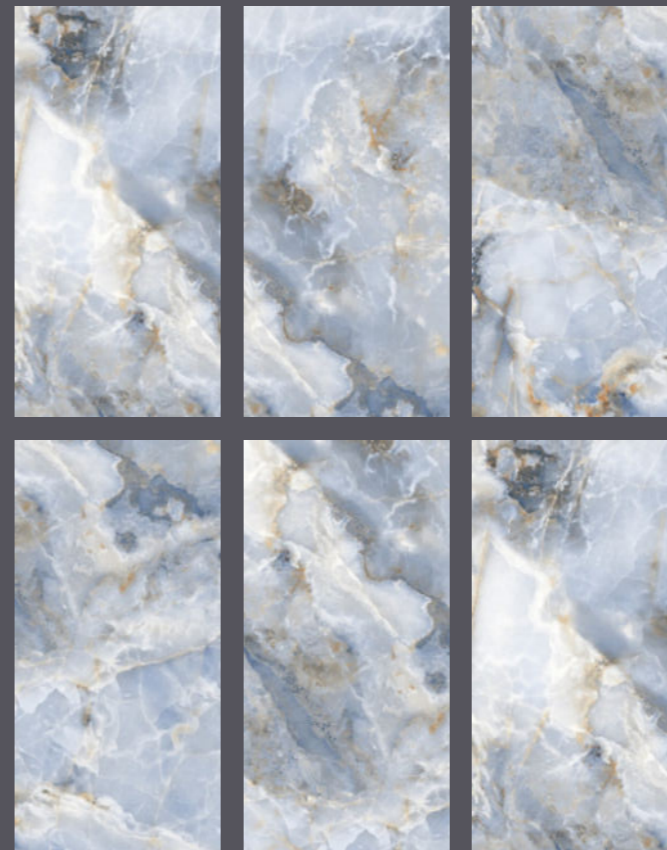

Random Design

MYSTERIOUS CREMA

NESTLE BEIGE

RANDOM 05

GLAZED
VITRIFIED TILES

600X SIZE
1200MM

RANDOM 05

NESTLE SKY