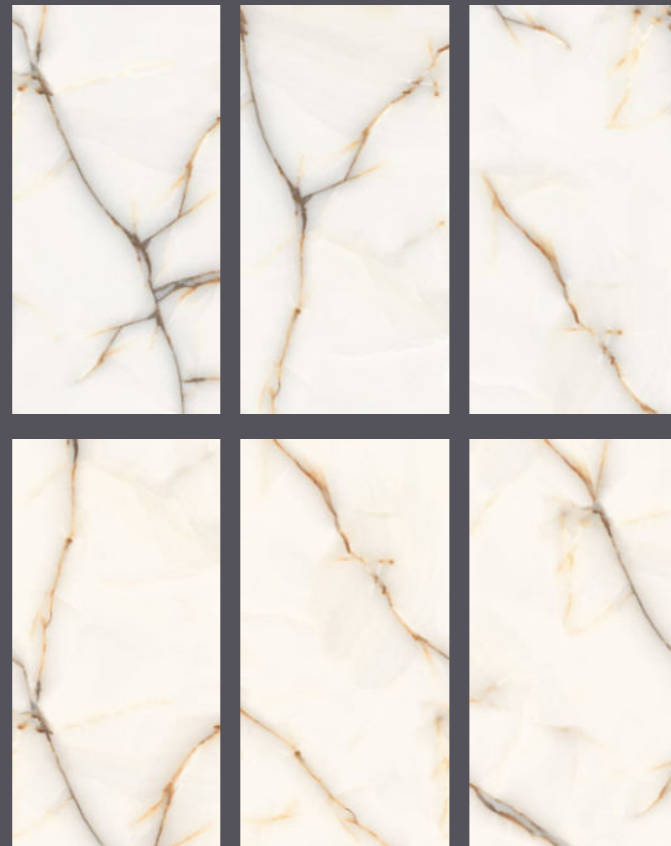

CRAKE WHITE

GLOSSY
FINISH

High Strength

Easy to Install

<0.05% Water Absorption

Random Design

ROBERT STIJN

CELIO BEIGE