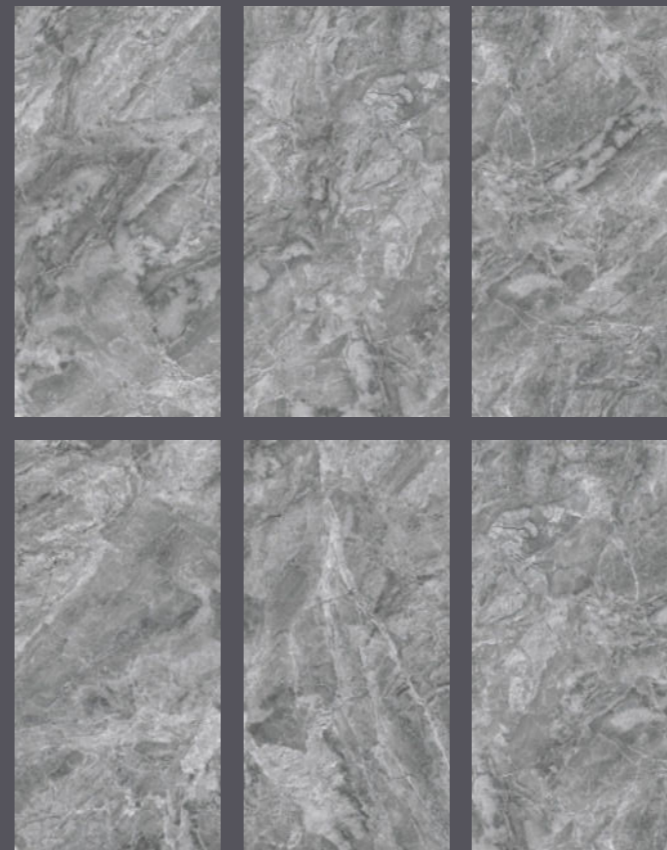

RANDOM 08

OMANI GRIS

GLOSSY
FINISH

High Strength

Easy to Install

<0.05% Water Absorption

Random Design