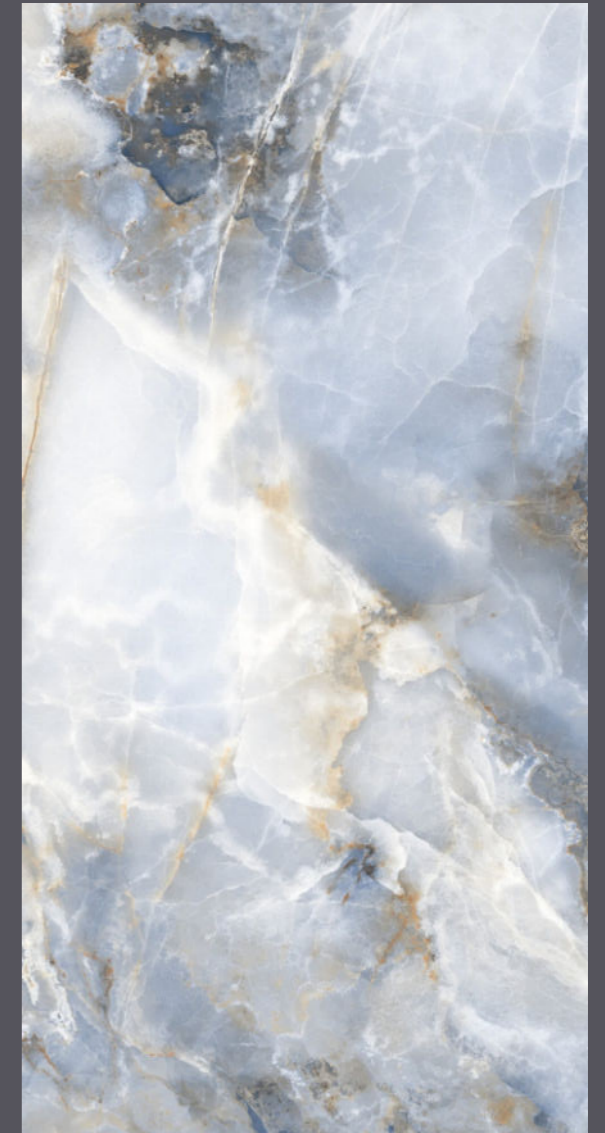

Random Design

MYSTERIOUS CREMA

NESTLE BEIGE

RANDOM 05

GLAZED
VITRIFIED TILES

600X SIZE
1200MM

RANDOM 05

NESTLE SKY