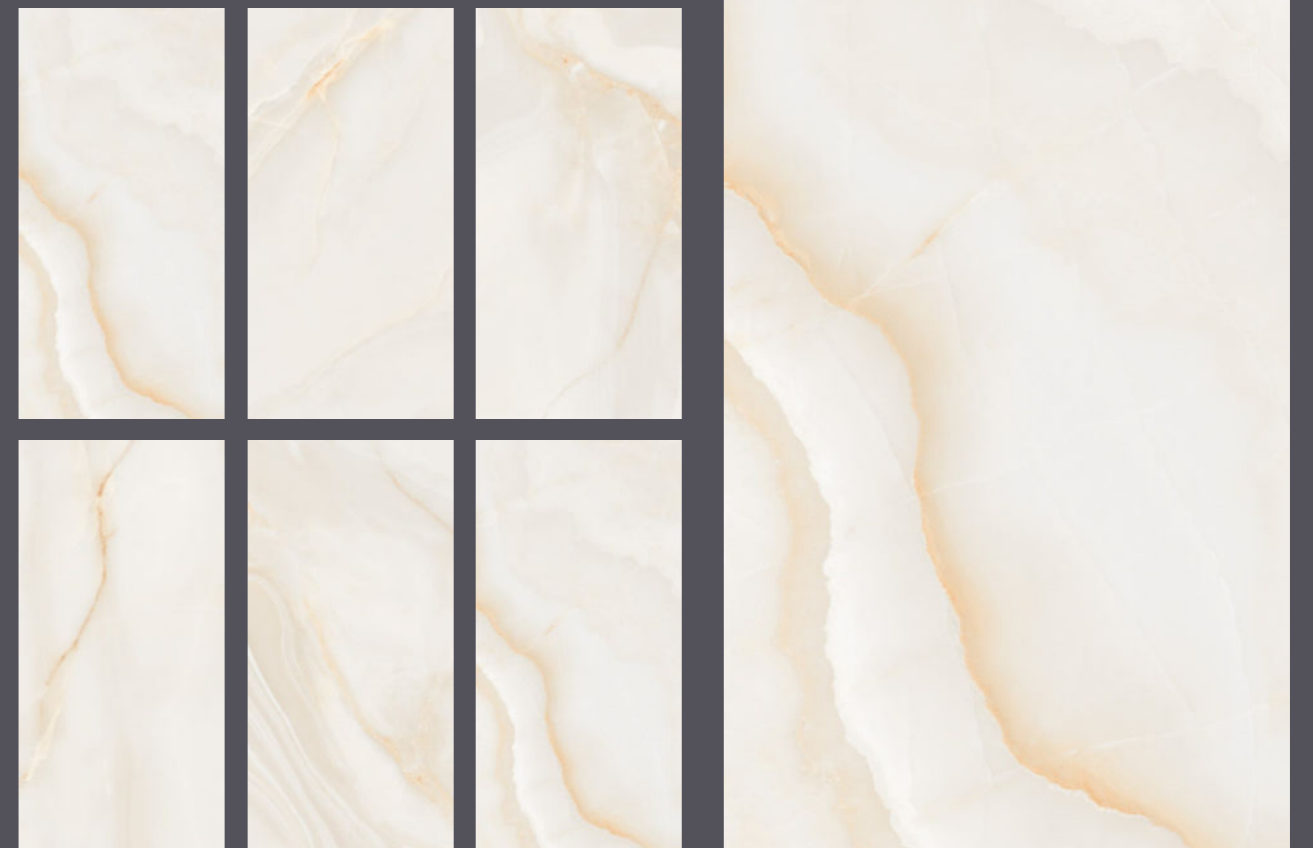

RANDOM 05

FANTASY ONYX

GLAZED
VITRIFIED TILES

600X SIZE
1200MM

GLOSSY
FINISH

High Strength

Easy to Install

<0.05% Water Absorption

Random Design