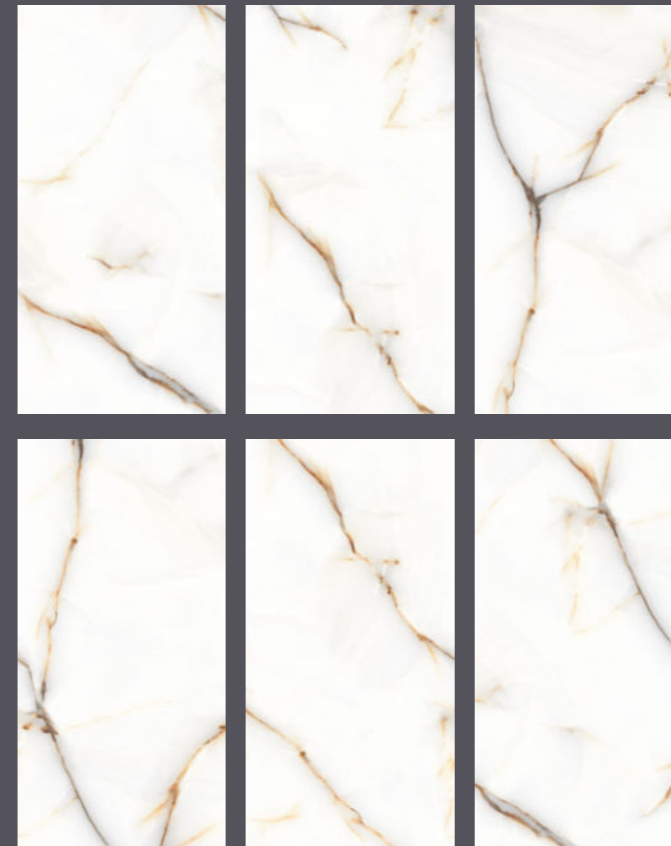

RANDOM 07

CRYSTAL WHITE

GLOSSY
FINISH

High Strength

Easy to Install

<0.05% Water Absorption

Random Design