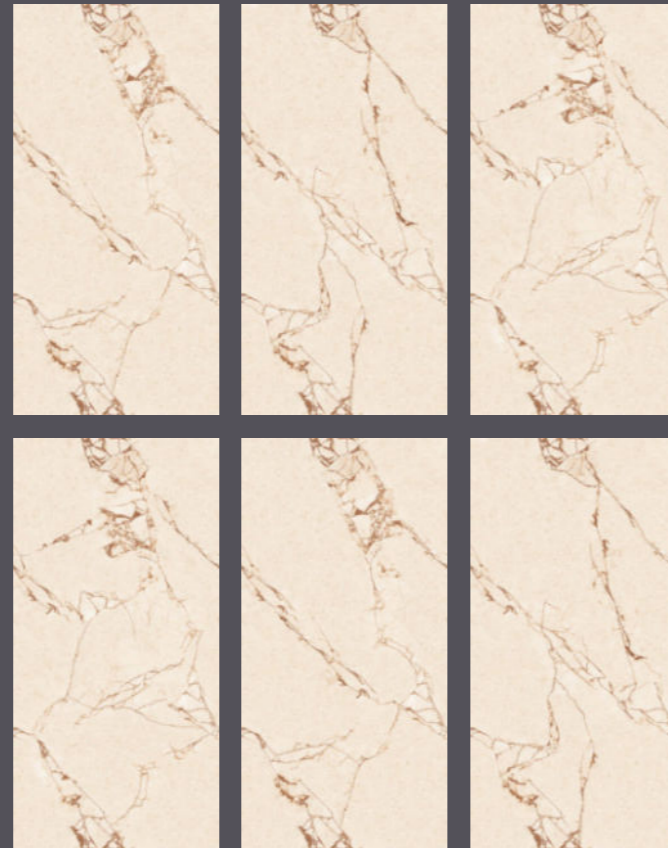

GLAZED
VITRIFIED TILES

600X SIZE
1200MM